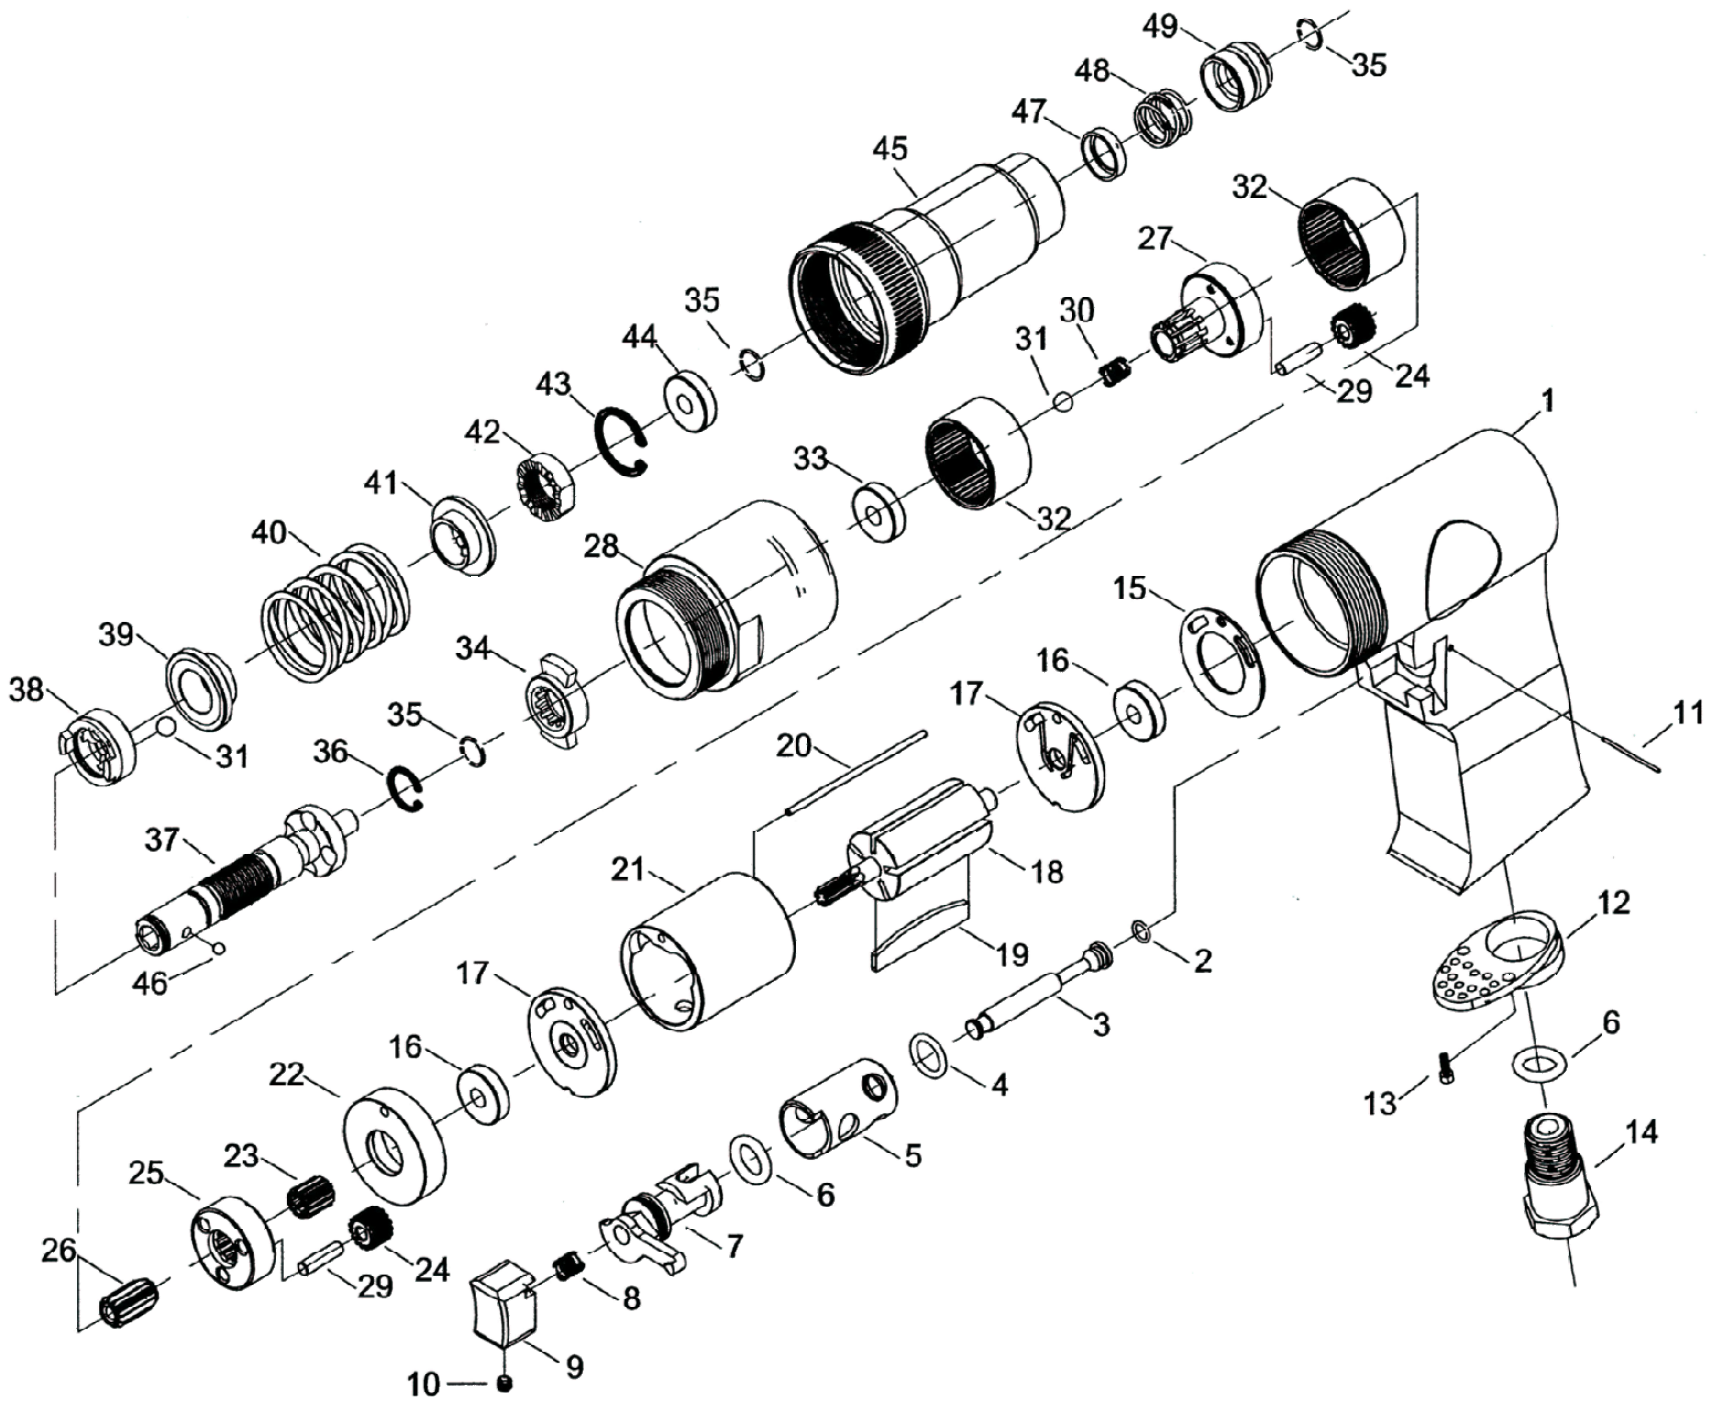

# Model No. A15-L7606

## 1/4" AIR SCREWDRIVER

Part No.	Description	Q'ty	Part No.	Description	Q'ty	Part No.	Description	Q'ty
1	Housing	1	18	Rotor	1	35	Thrust Ring Lock	3
2	O-ring	1	19	Rotor Blades	5	36	Retainer Spring	1
3	Valve Stem	1	20	Pin	1	37	Anvil	1
4	O-ring	1	21	Cylinder	1	38	Clutch Carrier	1
5	Reverse Bushing	1	22	Front Bearing Plate	1	39	Clutch Washer	1
6	O-ring	2	23	Rotor Gear	1	40	Clutch Spring (355A)	1
7	Reverse Valve	1	24	Planetary Gear	6	41	Clutch Upper Washer	1
8	Valve Spring	1	25	Planetary Gear plate	1	42	Adjust Ring	1
9	Trigger	1	26	Gear	1	43	Retaining Ring	1
10	Set Screw	1	27	Planetary Gear Plate	1	44	Ball Bearing	1
11	Spring Pin	1	28	Clamp Nut	1	45	Clutch Case Assembly	1
12	Exhaust Diffuser	1	29	Gear Pin	6	46	Locating Steel Ball	1
13	Screw	2	30	Spring	1	47	Thrust Ring	1
15	Air Inlet	1	31	Steel Ball	5	48	Retaining Sleeve Spring	1
15	Motor Gasket	1	32	Thread Ring Gear	2	49	Retaining Sleeve	1
16	Ball Bearing	2	33	Ball Bearing	1			
17	End Plate	2	34	Drive Cam	1			